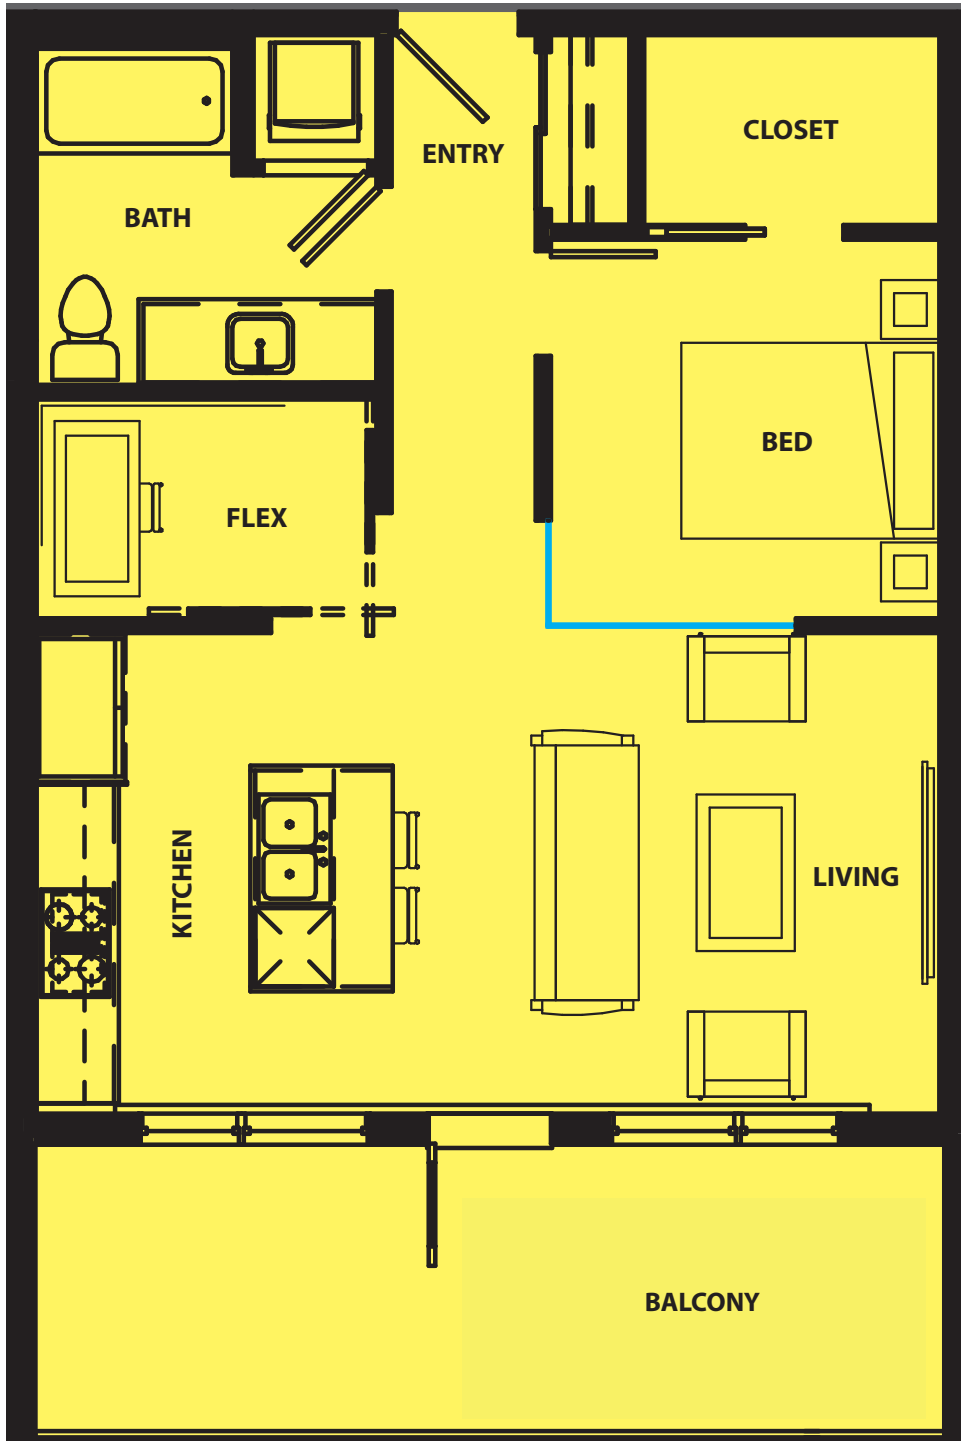

UNIT 08 UNIT 15

680 Sq.Ft. 1 BED 1 BATH 1 FLEX

MATRIX
NEW CONDOS IN MISSION

FLOORS 2 - 5